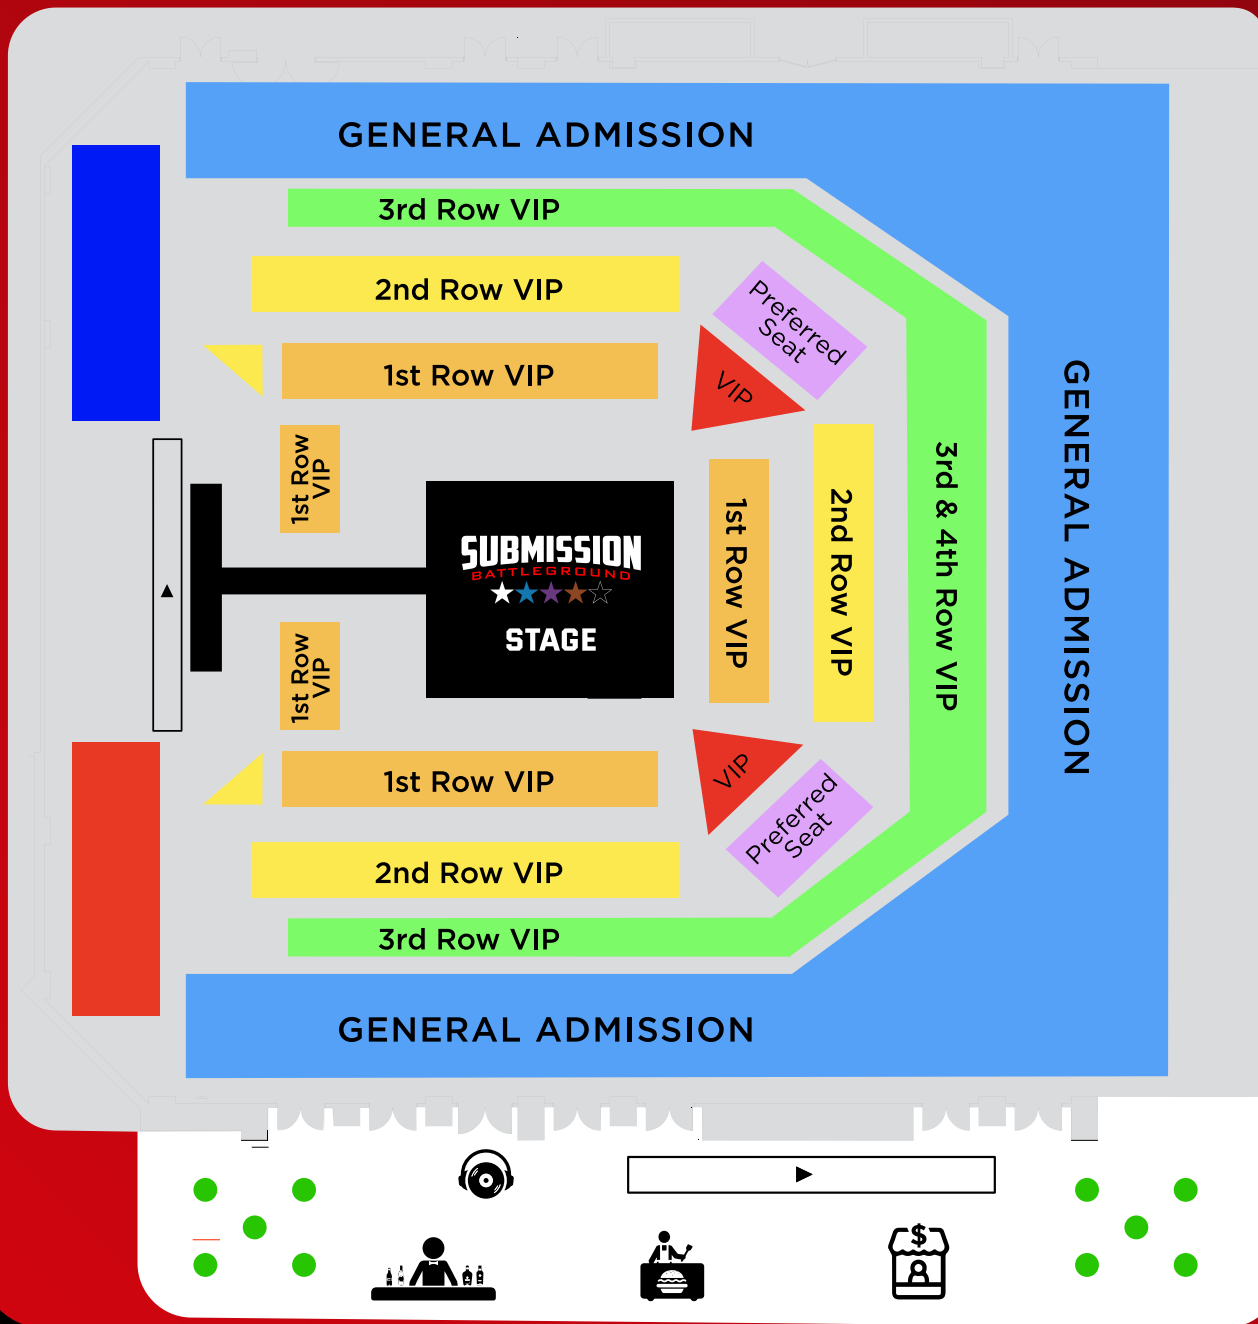

SUBMISSION
BATTLEGROUND

HAWAII CONVENTION CENTER

VENUE LAYOUT AND SEATING CHART

EVENT KEY

- 1st Row VIP
- 2nd Row VIP
- 3rd & 4th Row VIP Round Table
- VIP Seat
- Preferred Seat
- General Admission
- Competitor Warm-Up Area
- Party Pass Outdoor Area
- DJ
- Bar
- Outdoor Video Screen
- Food & Merch Vendors
- Hi-Top Table Outdoor Area